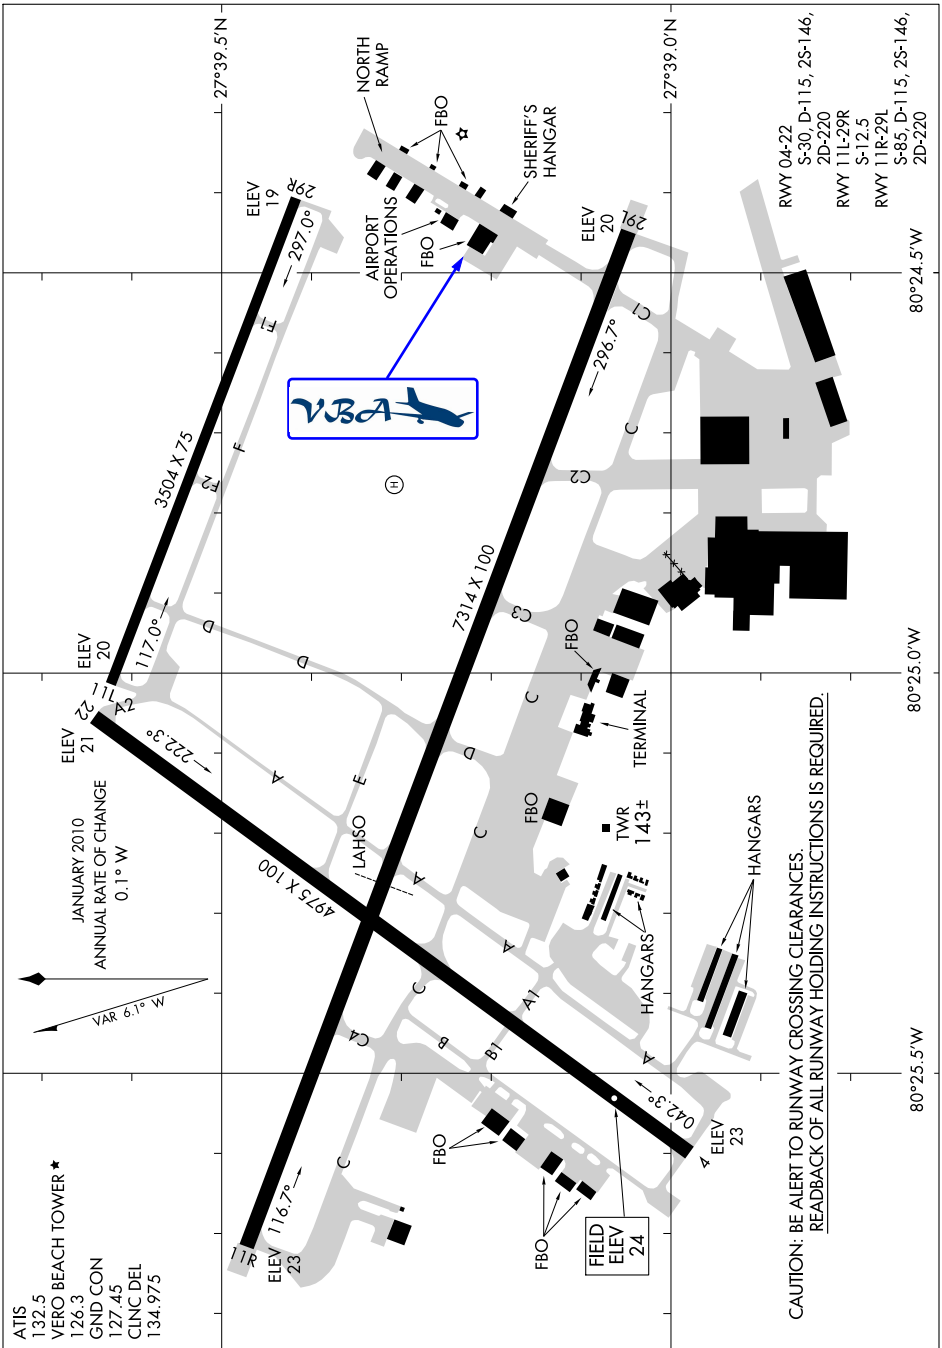

# AIRPORT DIAGRAM

AL-437 (FAA)

VERO BEACH MUNI (VRB)

VERO BEACH, FLORIDA

SE-3, 17 NOV 2011 to 15 DEC 2011

CAUTION: BE ALERT TO RUNWAY CROSSING CLEARANCES.  
READBACK OF ALL RUNWAY HOLDING INSTRUCTIONS IS REQUIRED.

# AIRPORT DIAGRAM

VERO BEACH, FLORIDA  
VERO BEACH MUNI (VRB)